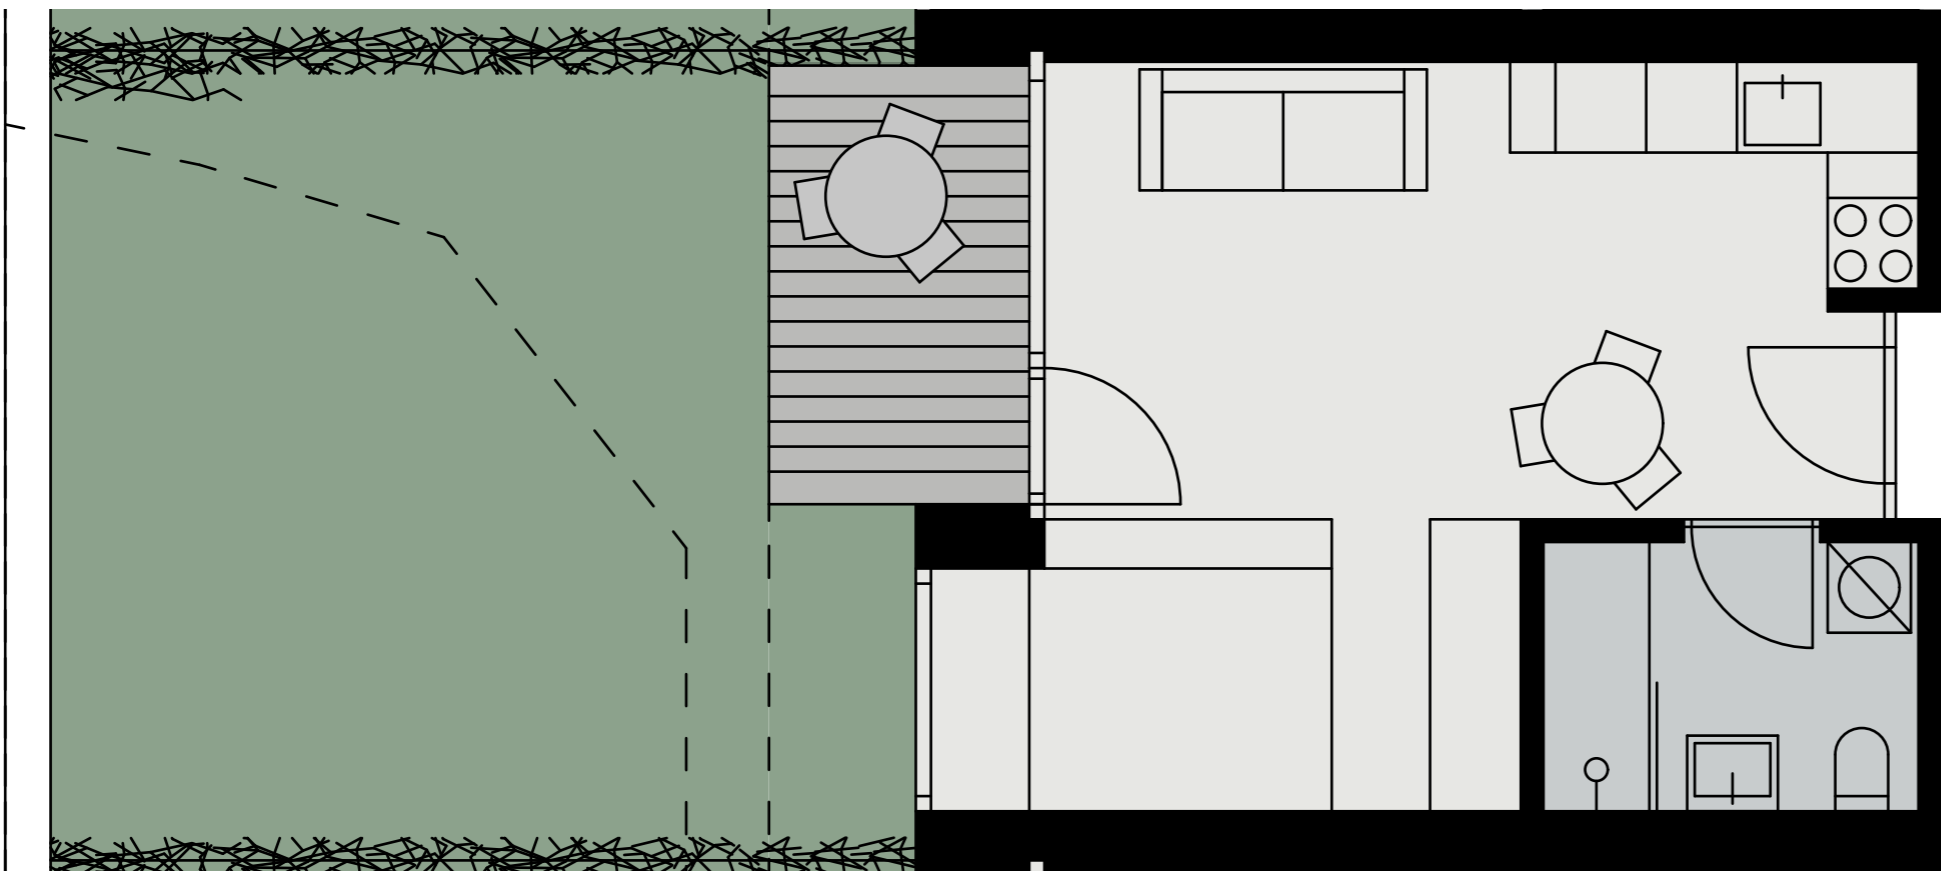

WOHNEN • ABITARE

AM ANGER

SCHLANDERS • SILANDRO

SURFACE AREA (NET)	29 m ²
TERRACE	5 m ²
GARDEN	29 m ²
CELLAR	7 m ²
TOTAL COMMERCIAL SURFACE*	45 m²

* The total commercial surface is made of the net surface area including the walls and a percentage of terrace, garden, cellar and common areas.