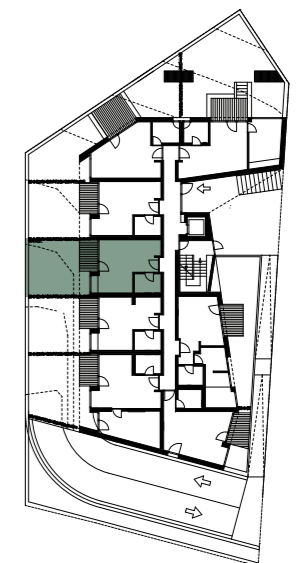

WOHNEN • ABITARE

AM ANGER

SCHLANDERS • SILANDRO

SURFACE AREA (NET)	29 m ²
TERRACE	5 m ²
GARDEN	29 m ²
CELLAR	7 m ²
TOTAL COMMERCIAL SURFACE*	45 m²

* The total commercial surface is made of the net surface area including the walls and a percentage of terrace, garden, cellar and common areas.