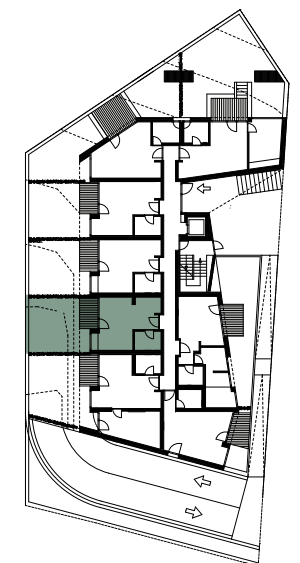

WOHNEN • ABITARE

AM ANGER

SCHLANDERS • SILANDRO

SURFACE AREA (NET)	29 m ²
TERRACE	5 m ²
GARDEN	29 m ²
CELLAR	7 m ²
TOTAL COMMERCIAL SURFACE*	45 m²

* The total commercial surface is made of the net surface area including the walls and a percentage of terrace, garden, cellar and common areas.