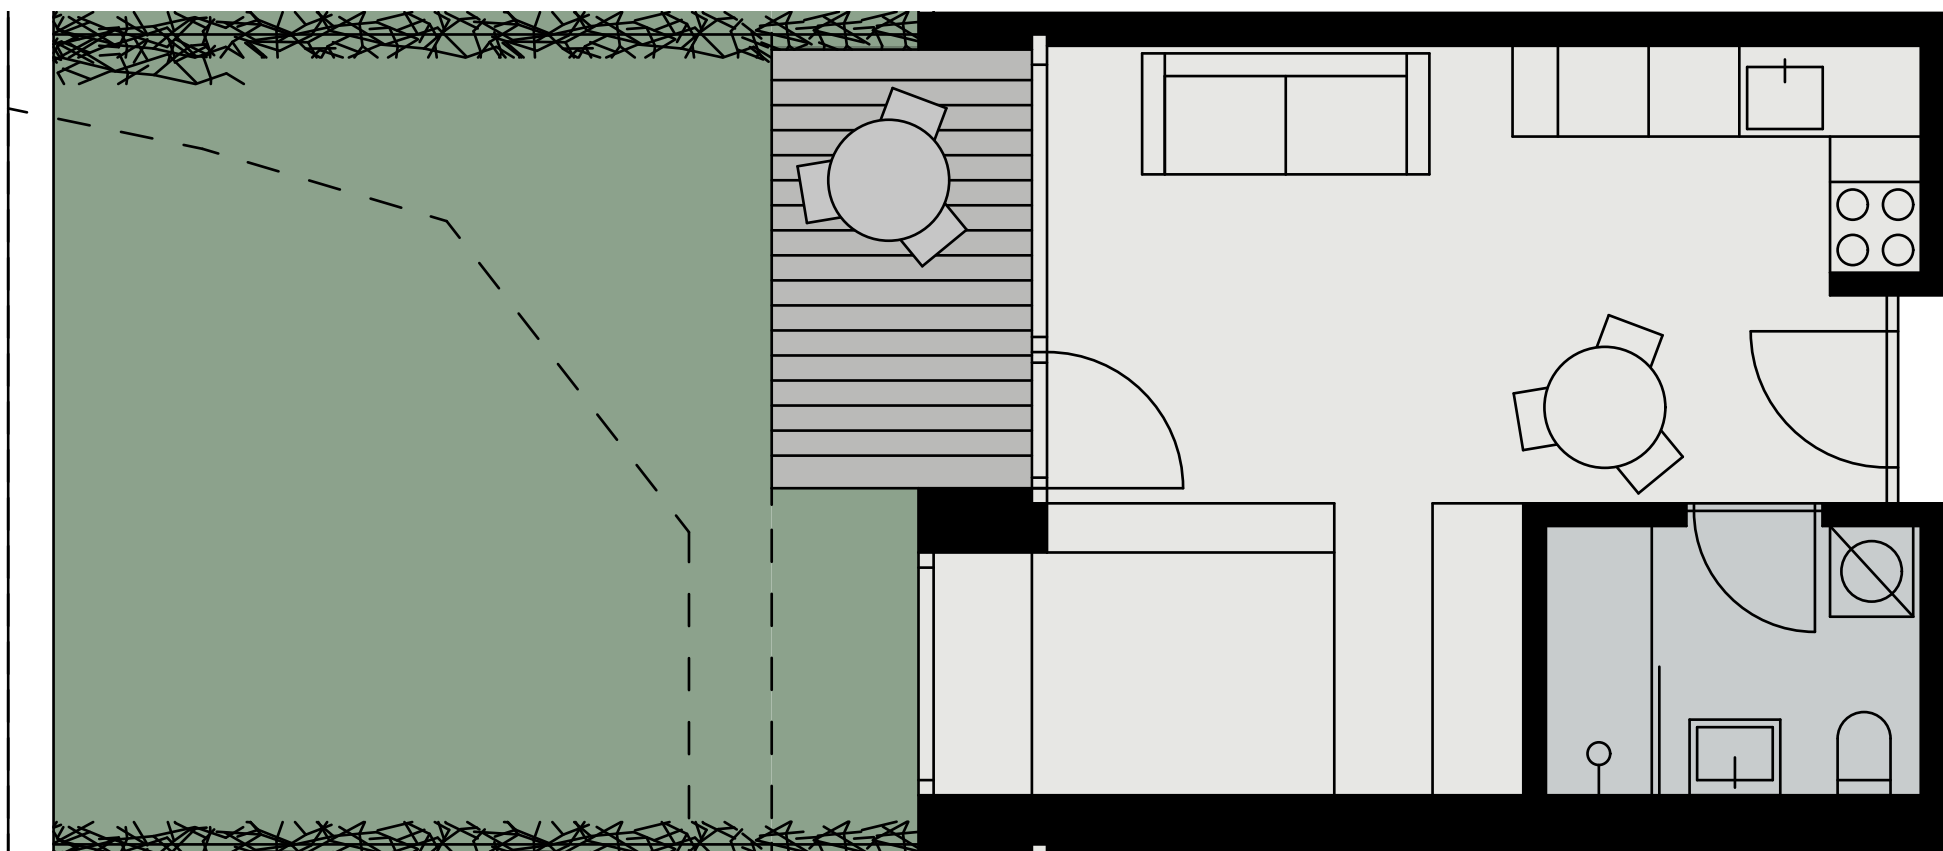

WOHNEN • ABITARE

AM ANGER

SCHLANDERS • SILANDRO

SURFACE AREA (NET)	29 m ²
TERRACE	5 m ²
GARDEN	29 m ²
CELLAR	7 m ²
TOTAL COMMERCIAL SURFACE*	45 m²

* The total commercial surface is made of the net surface area including the walls and a percentage of terrace, garden, cellar and common areas.