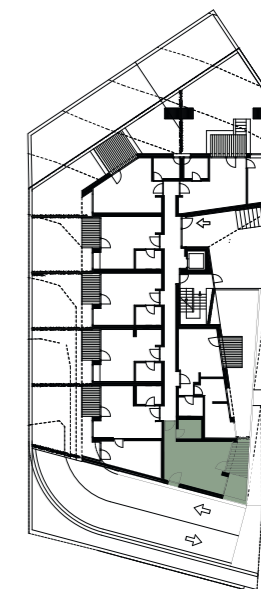

WOHNEN • ABITARE

AM ANGER

SCHLANDERS • SILANDRO

SURFACE AREA (NET)	32 m ²
TERRACE	6 m ²
GARDEN	6 m ²
CELLAR	7 m ²
TOTAL COMMERCIAL SURFACE*	48 m²

* The total commercial surface is made of the net surface area including the walls and a percentage of terrace, garden, cellar and common areas.