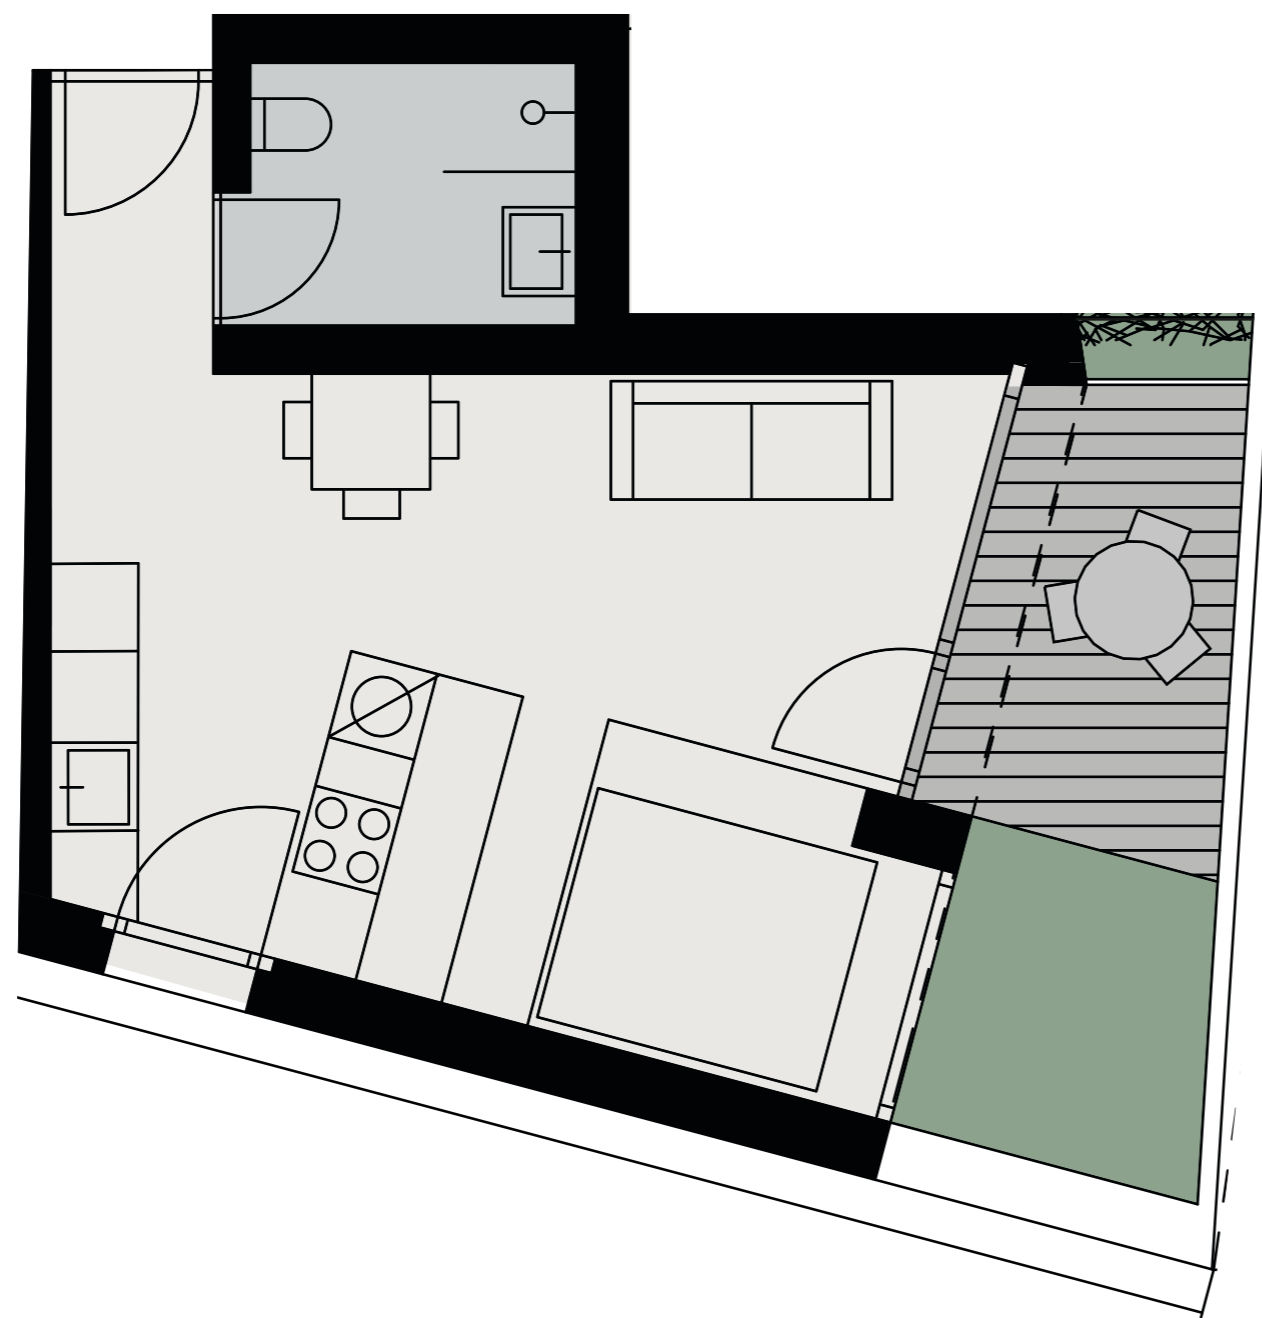

WOHNEN • ABITARE

AM ANGER

SCHLANDERS • SILANDRO

SURFACE AREA (NET)	32 m ²
TERRACE	6 m ²
GARDEN	6 m ²
CELLAR	7 m ²
TOTAL COMMERCIAL SURFACE*	48 m²

* The total commercial surface is made of the net surface area including the walls and a percentage of terrace, garden, cellar and common areas.