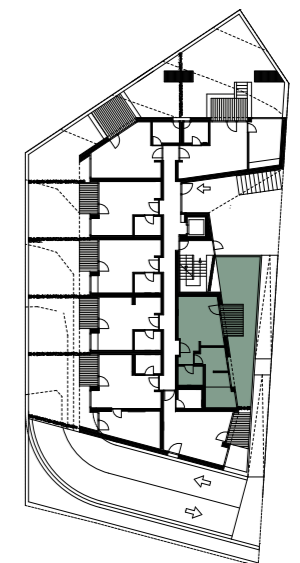

WOHNEN • ABITARE

AM ANGER

SCHLANDERS • SILANDRO

SURFACE AREA (NET)	39 m ²
TERRACE	6 m ²
GARDEN	36 m ²
CELLAR	7 m ²
TOTAL COMMERCIAL SURFACE*	60 m²

* The total commercial surface is made of the net surface area including the walls and a percentage of terrace, garden, cellar and common areas.

09

2 ROOMS WITH GARDEN