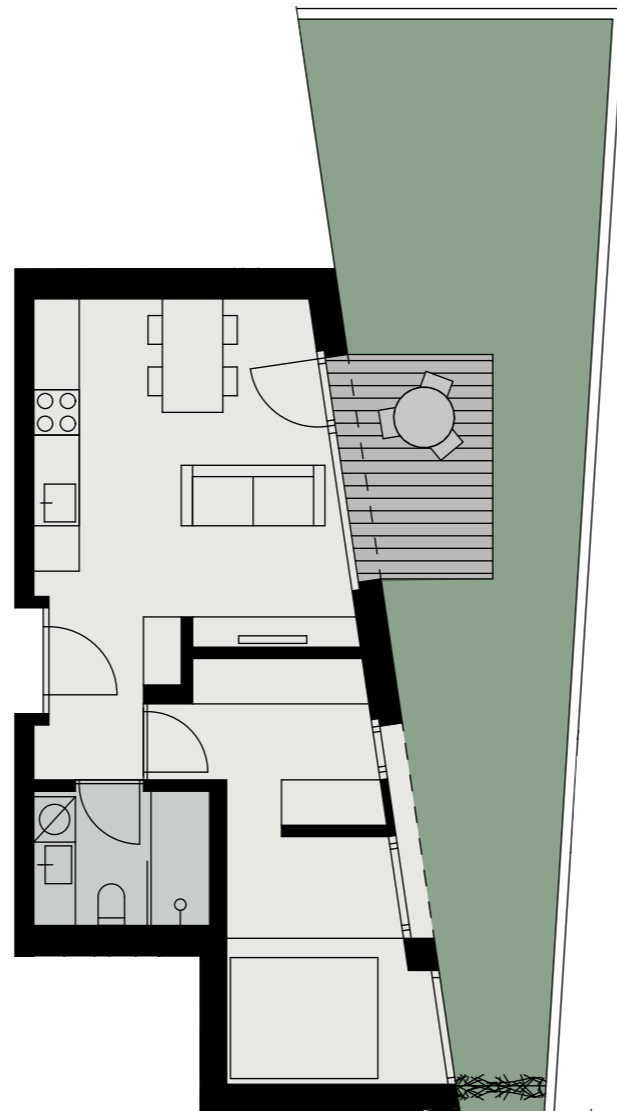

WOHNEN • ABITARE

AM ANGER

SCHLANDERS • SILANDRO

SURFACE AREA (NET)	39 m ²
TERRACE	6 m ²
GARDEN	36 m ²
CELLAR	7 m ²
TOTAL COMMERCIAL SURFACE*	60 m²

* The total commercial surface is made of the net surface area including the walls and a percentage of terrace, garden, cellar and common areas.

09

2 ROOMS WITH GARDEN