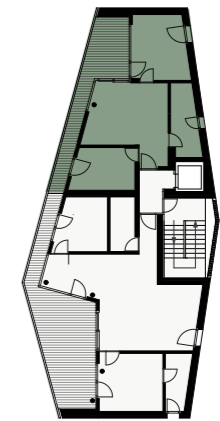

WOHNEN • ABITARE

AM ANGER

SCHLANDERS • SILANDRO

SURFACE AREA (NET)	52 m ²
TERRACE	17 m ²
CELLAR	7 m ²

TOTAL COMMERCIAL SURFACE* 80 m²

* The total commercial surface is made of the net surface area including the walls and a percentage of terrace, garden, cellar and common areas.

11

3 ROOMS WITH TERRACE