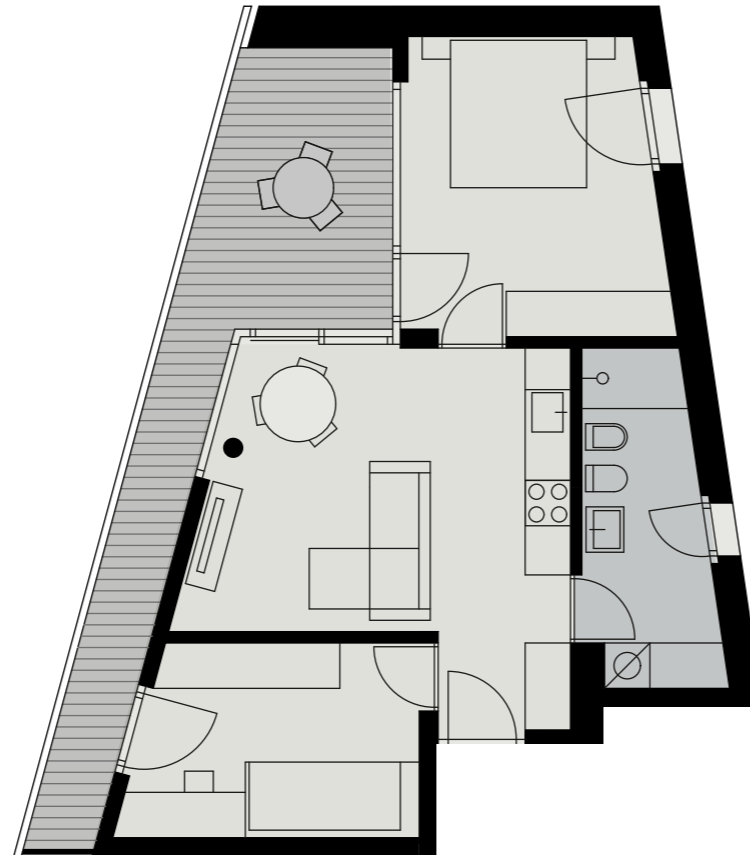

WOHNEN • ABITARE

AM ANGER

SCHLANDERS • SILANDRO

SURFACE AREA (NET)	52 m ²
TERRACE	17 m ²
CELLAR	7 m ²

TOTAL COMMERCIAL SURFACE* 80 m²

* The total commercial surface is made of the net surface area including the walls and a percentage of terrace, garden, cellar and common areas.

11

3 ROOMS WITH TERRACE