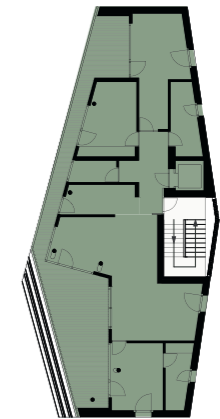

WOHNEN • ABITARE

AM ANGER

SCHLANDERS • SILANDRO

SURFACE AREA (NET)	122 m ²
TERRACE	49 m ²
CELLAR	7 m ²

TOTAL COMMERCIAL SURFACE* 186 m²

* The total commercial surface is made of the net surface area including the walls and a percentage of terrace, garden, cellar and common areas.