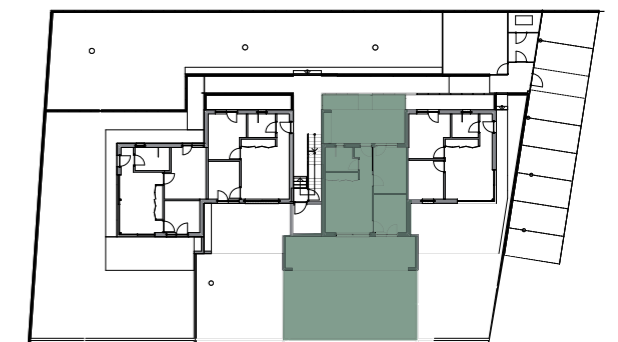

# Belcanto

BOZEN – BOLZANO

SURFACE AREA (NET) .....	53 m <sup>2</sup>
TERRACE .....	49 m <sup>2</sup>
GARDEN .....	86 m <sup>2</sup>

**TOTAL COMMERCIAL SURFACE\*** .....104 m<sup>2</sup>

\* The total commercial surface is made up of the net surface area including the walls and a percentage of terrace, garden, cellar and common areas.