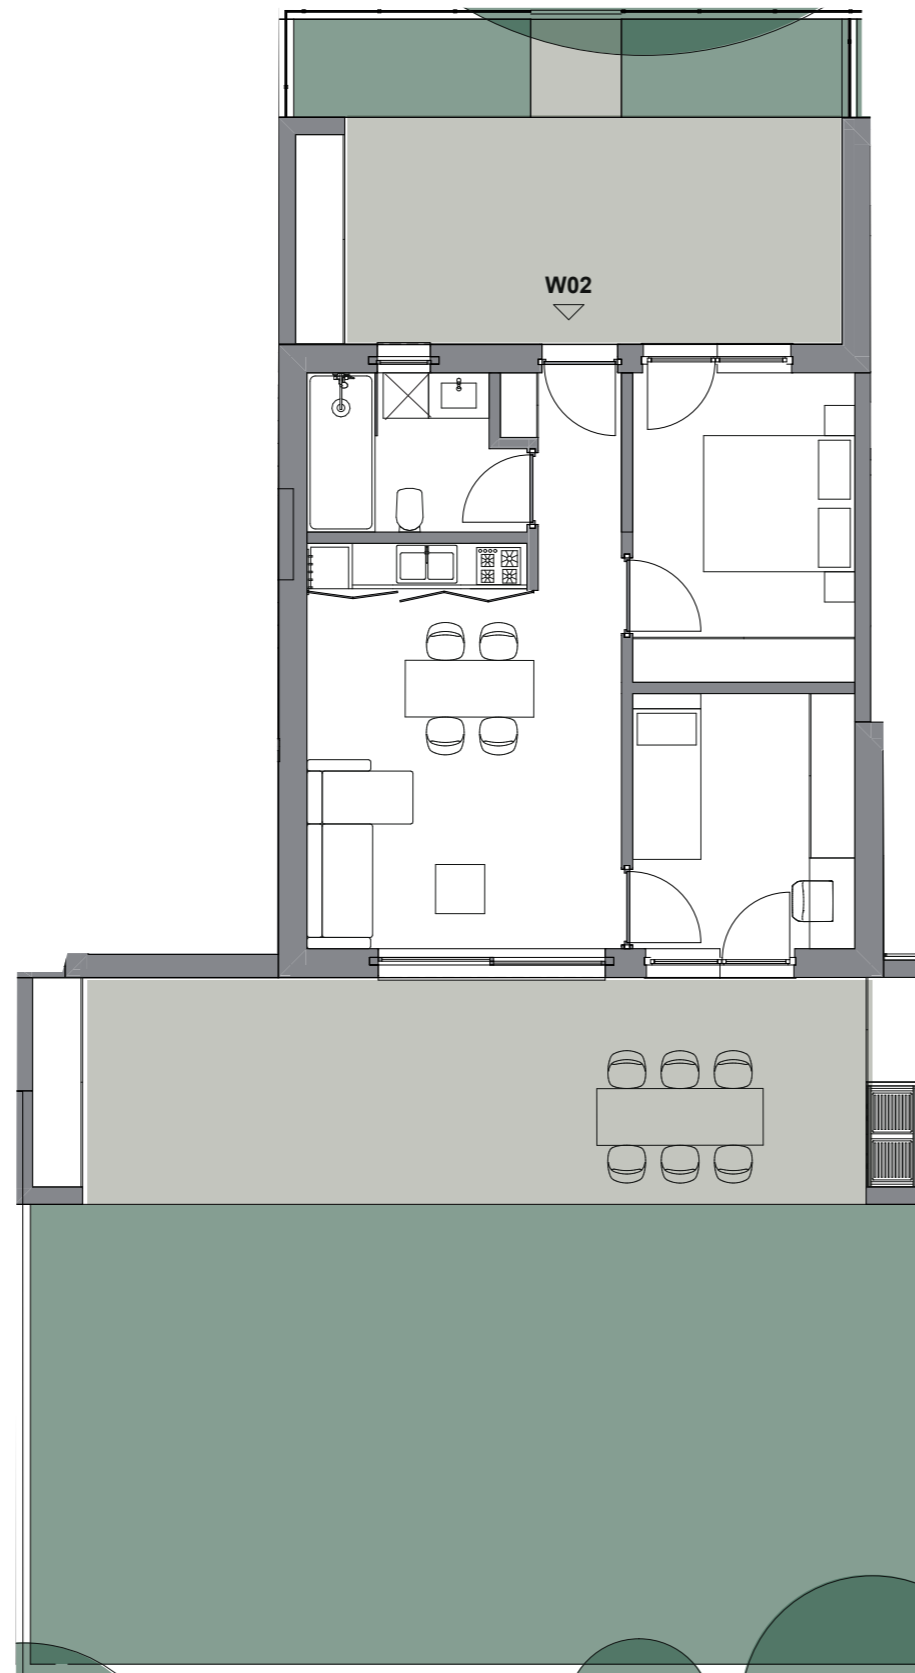

# Belcanto

BOZEN – BOLZANO

SURFACE AREA (NET) .....	53 m <sup>2</sup>
TERRACE .....	49 m <sup>2</sup>
GARDEN .....	86 m <sup>2</sup>

**TOTAL COMMERCIAL SURFACE\*** .....104 m<sup>2</sup>

\* The total commercial surface is made up of the net surface area including the walls and a percentage of terrace, garden, cellar and common areas.