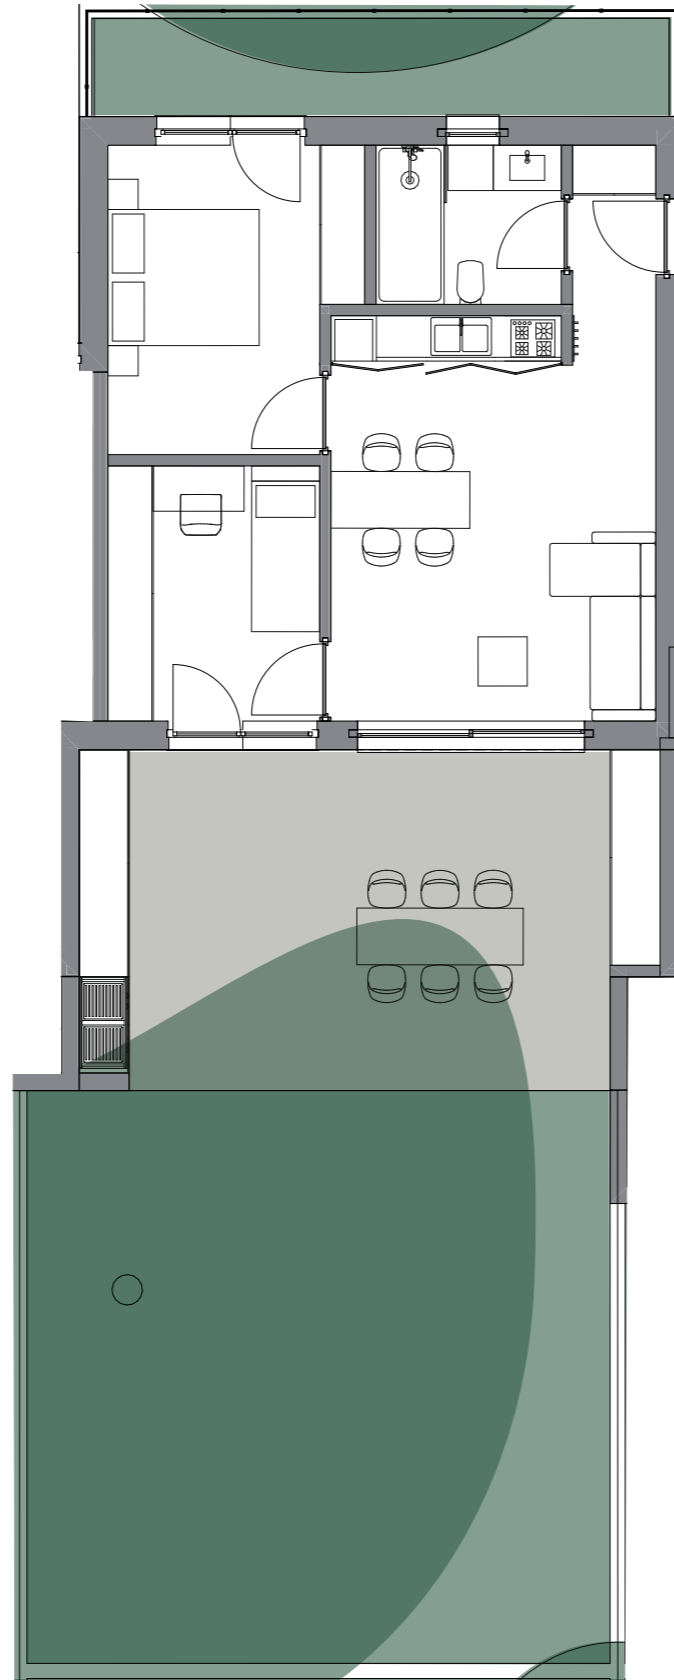

Belcanto

BOZEN – BOLZANO

ROOF TOP TERRACE

1ST FLOOR

GROUND FLOOR

SURFACE AREA (NET)	53 m ²
TERRACE	34 m ²
GARDEN	74 m ²

TOTAL COMMERCIAL SURFACE* 96 m²

* The total commercial surface is made up of the net surface area including the walls and a percentage of terrace, garden, cellar and common areas.