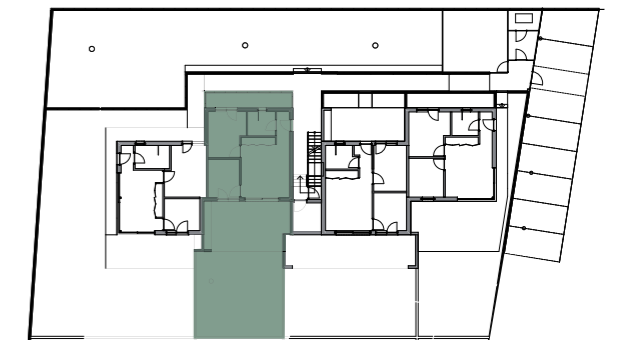

Belcanto

BOZEN – BOLZANO

ROOF TOP TERRACE

1ST FLOOR

GROUND FLOOR

SURFACE AREA (NET)	53 m ²
TERRACE	34 m ²
GARDEN	74 m ²

TOTAL COMMERCIAL SURFACE* 96 m²

* The total commercial surface is made up of the net surface area including the walls and a percentage of terrace, garden, cellar and common areas.