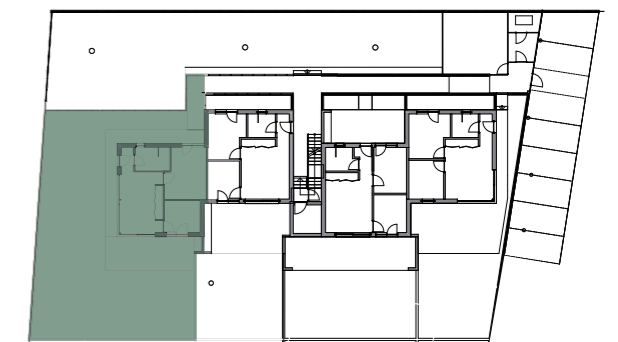

Belcanto

BOZEN – BOLZANO

SURFACE AREA (NET)	54 m ²
TERRACE	58 m ²
GARDEN	189 m ²

TOTAL COMMERCIAL SURFACE* 121 m²

* The total commercial surface is made up of the net surface area including the walls and a percentage of terrace, garden, cellar and common areas.