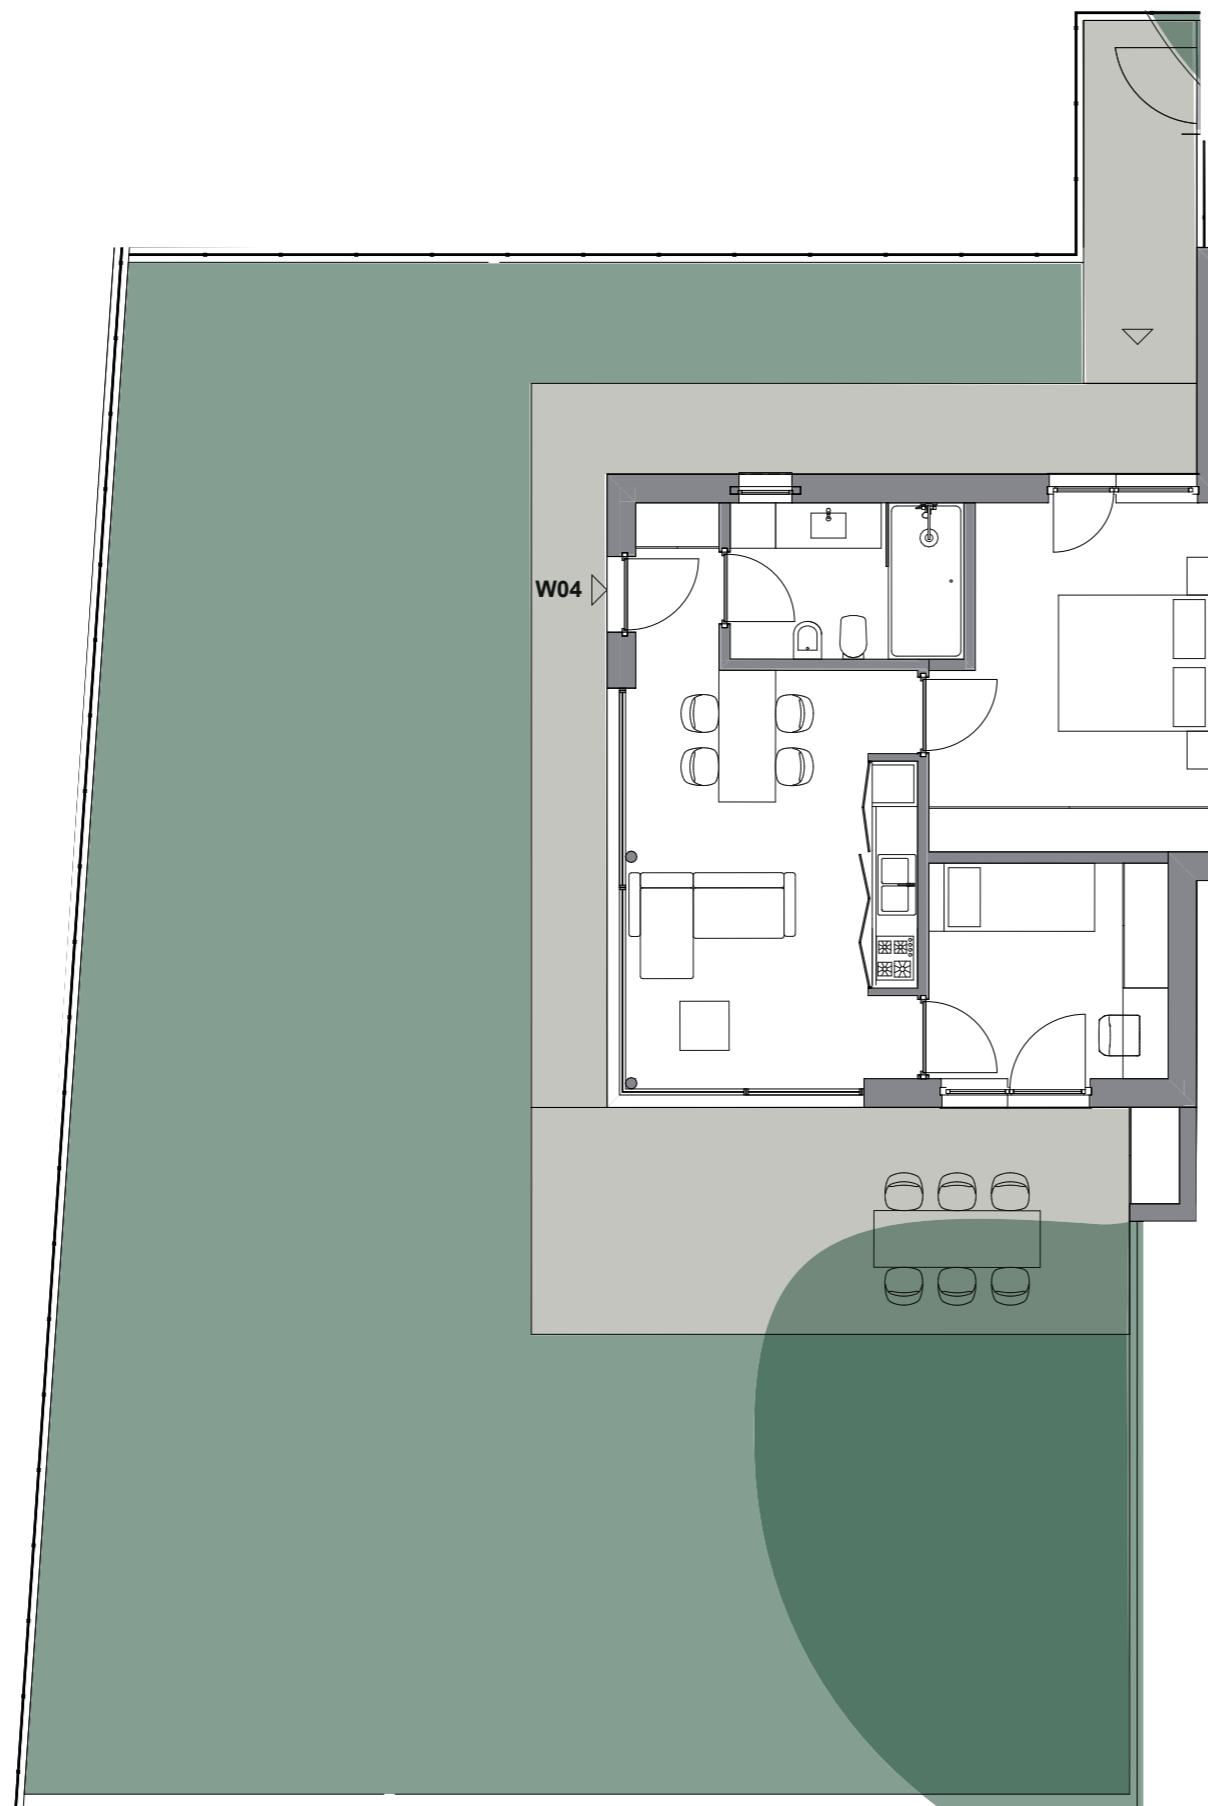

Belcanto

BOZEN – BOLZANO

SURFACE AREA (NET)	54 m ²
TERRACE	58 m ²
GARDEN	189 m ²

TOTAL COMMERCIAL SURFACE* 121 m²

* The total commercial surface is made up of the net surface area including the walls and a percentage of terrace, garden, cellar and common areas.