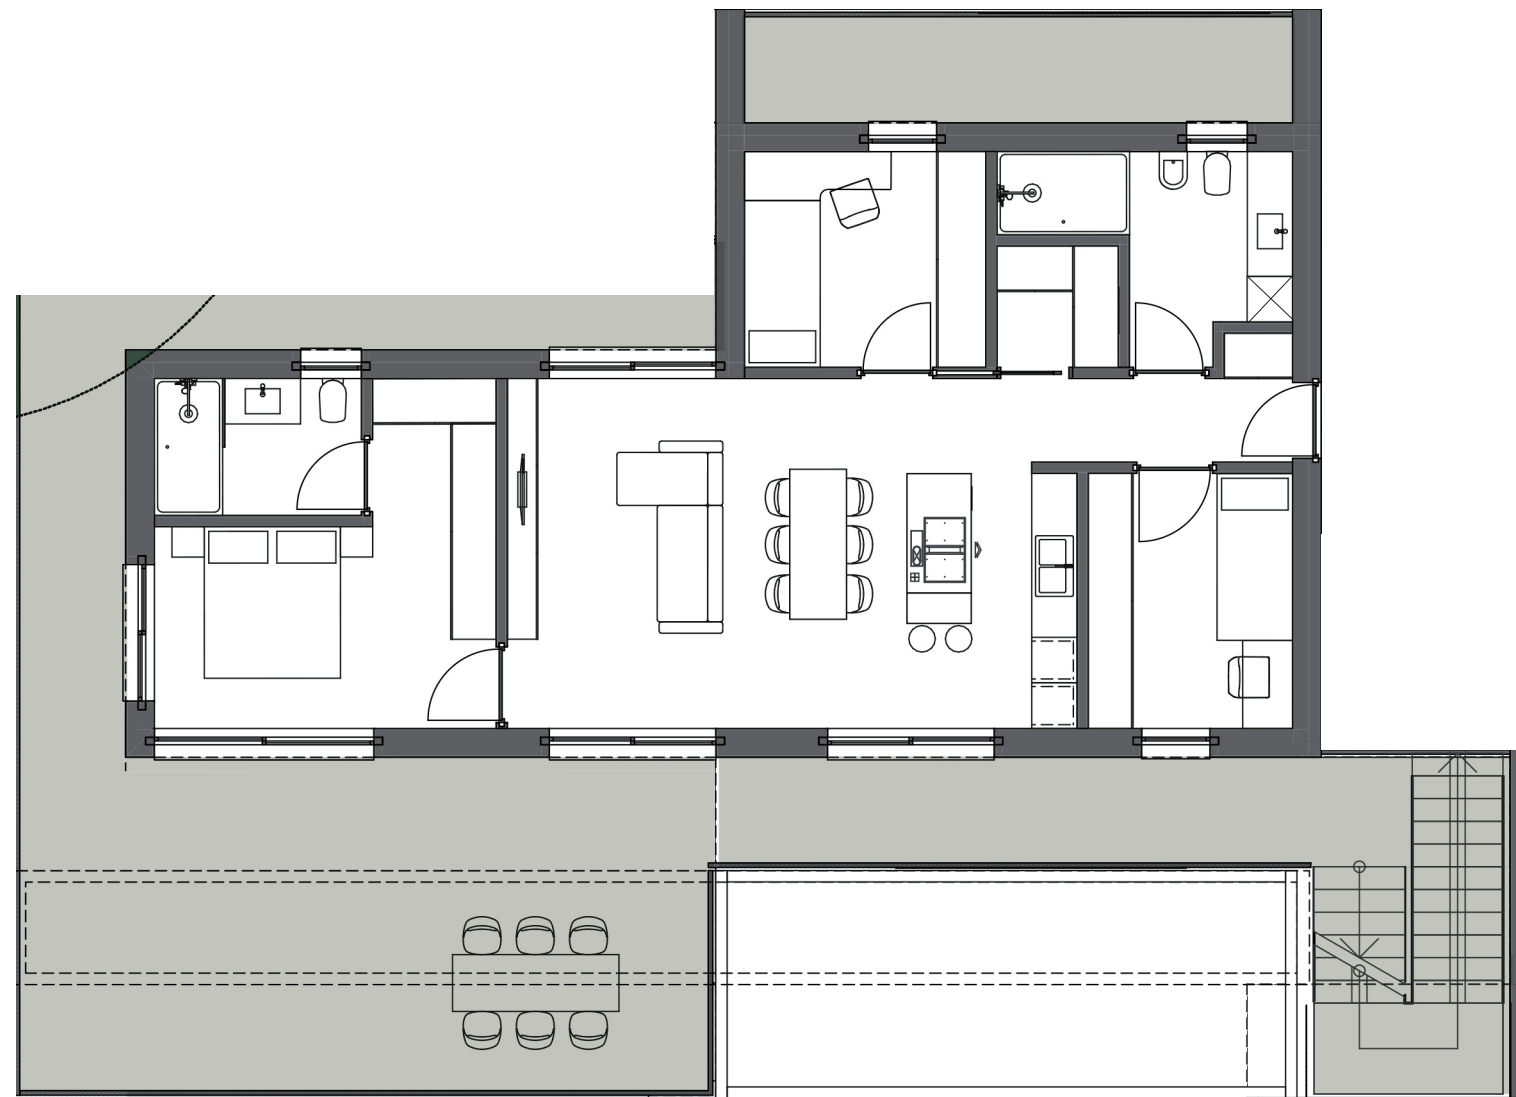

Belcanto

BOZEN – BOLZANO

SURFACE AREA (NET)	88 m ²
TERRACE	138 m ²
GARDEN	42 m ²

TOTAL COMMERCIAL SURFACE* **203 m²**

* The total commercial surface is made up of the net surface area including the walls and a percentage of terrace, garden, cellar and common areas.