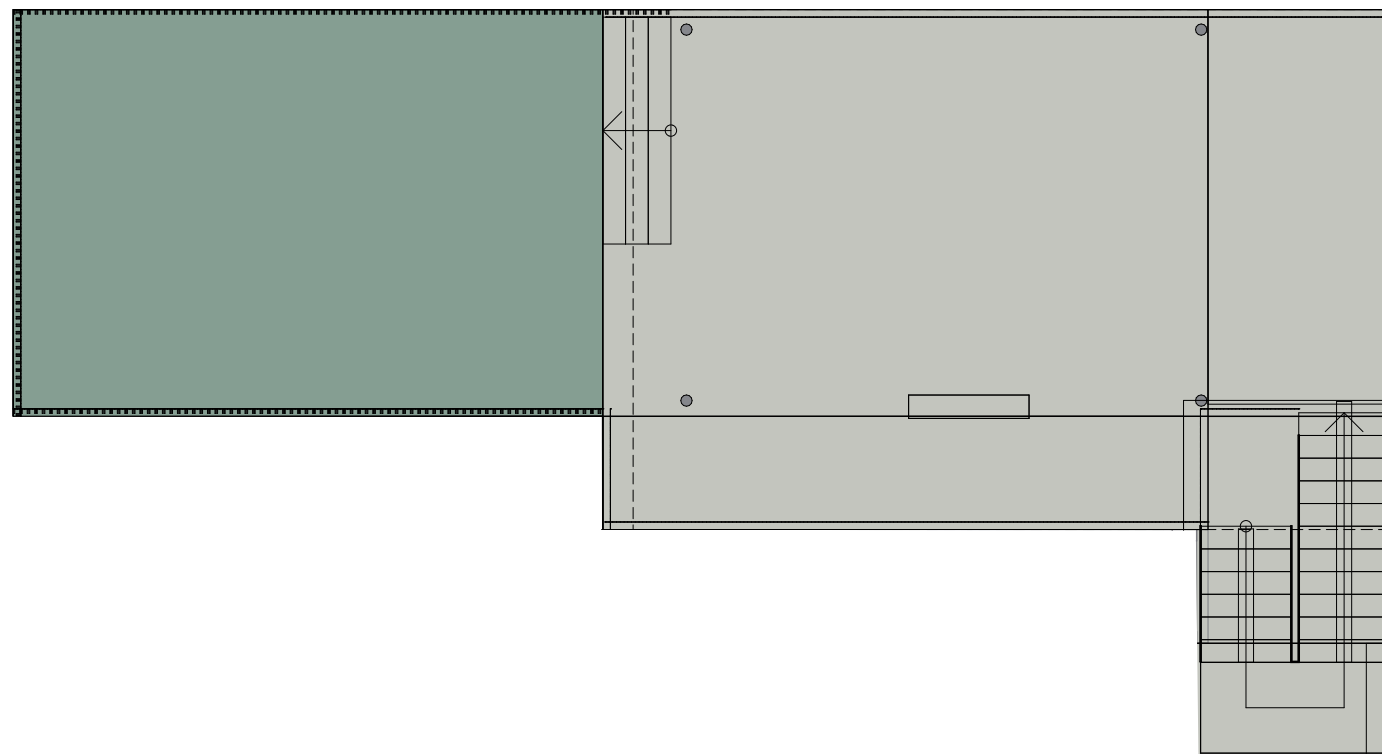

Belcanto

BOZEN – BOLZANO

SURFACE AREA (NET)	88 m ²
TERRACE	138 m ²
GARDEN	42 m ²

TOTAL COMMERCIAL SURFACE* **203 m²**

* The total commercial surface is made up of the net surface area including the walls and a percentage of terrace, garden, cellar and common areas.