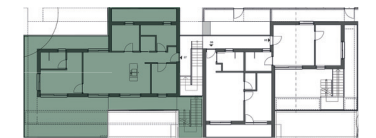

Belcanto

BOZEN – BOLZANO

SURFACE AREA (NET)	88 m ²
TERRACE	138 m ²
GARDEN	42 m ²

TOTAL COMMERCIAL SURFACE* **203 m²**

* The total commercial surface is made up of the net surface area including the walls and a percentage of terrace, garden, cellar and common areas.