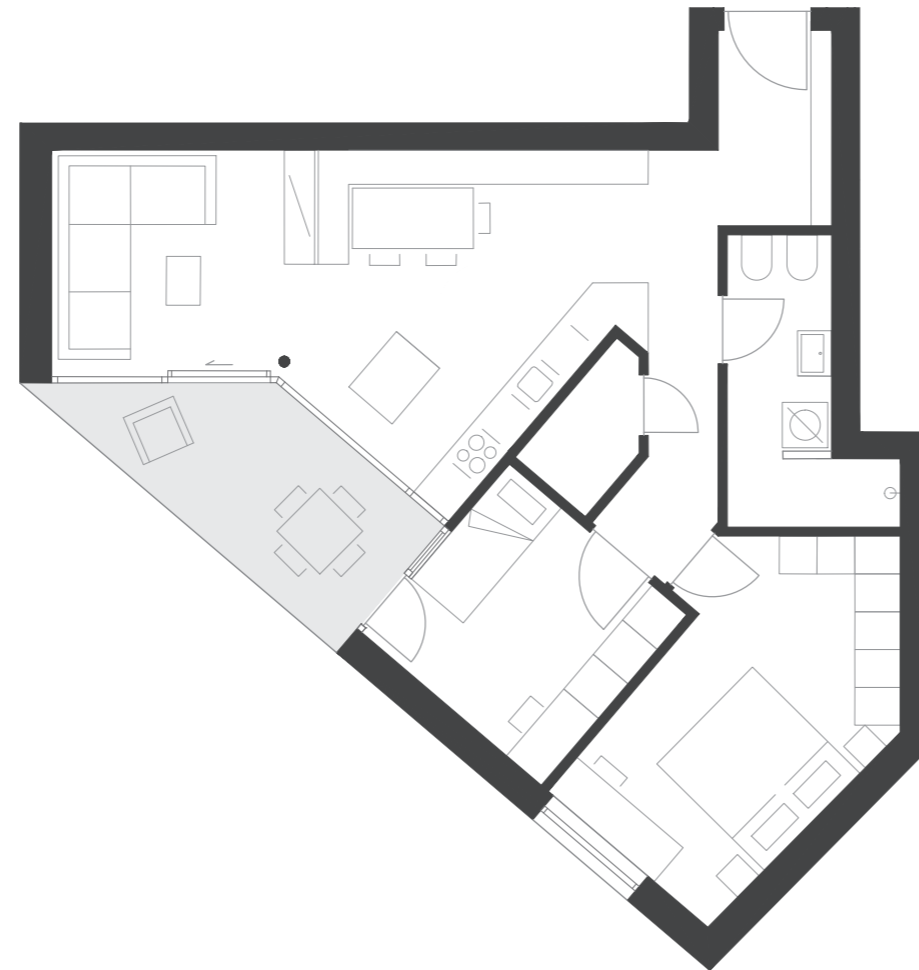

RESIDENCE
FELICIUS
 LAAS * LASA

| | |
|--------------------|--------------------|
| SURFACE AREA (NET) | 69 m ² |
| TERRACE | 9 m ² |
| CELLAR | 4,5 m ² |

TOTAL COMMERCIAL SURFACE* 97 m²

* The total commercial surface is made of the net surface area including the walls and a percentage of terrace, garden, cellar and common areas.