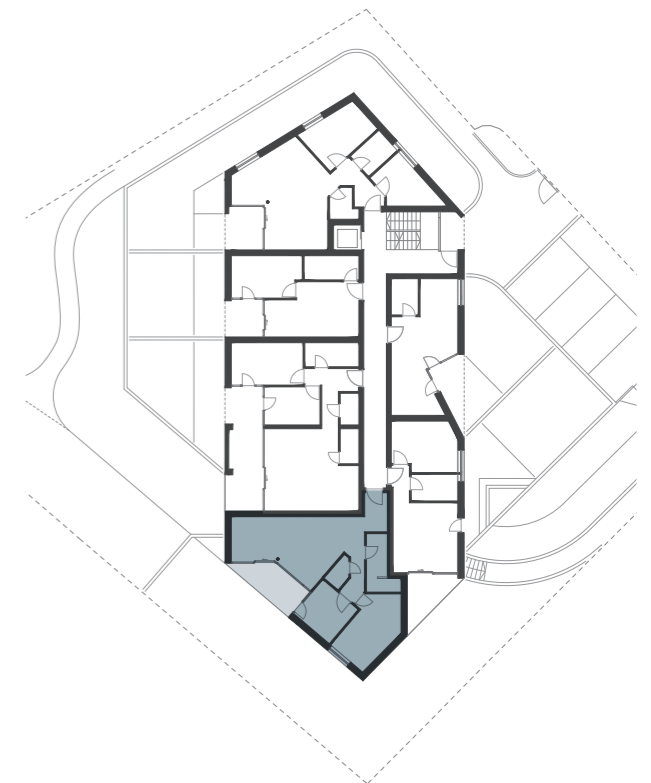

RESIDENCE
FELICIUS
 LAAS * LASA

| | |
|--------------------|--------------------|
| SURFACE AREA (NET) | 69 m ² |
| TERRACE | 9 m ² |
| CELLAR | 4,5 m ² |

TOTAL COMMERCIAL SURFACE* 97 m²

* The total commercial surface is made of the net surface area including the walls and a percentage of terrace, garden, cellar and common areas.