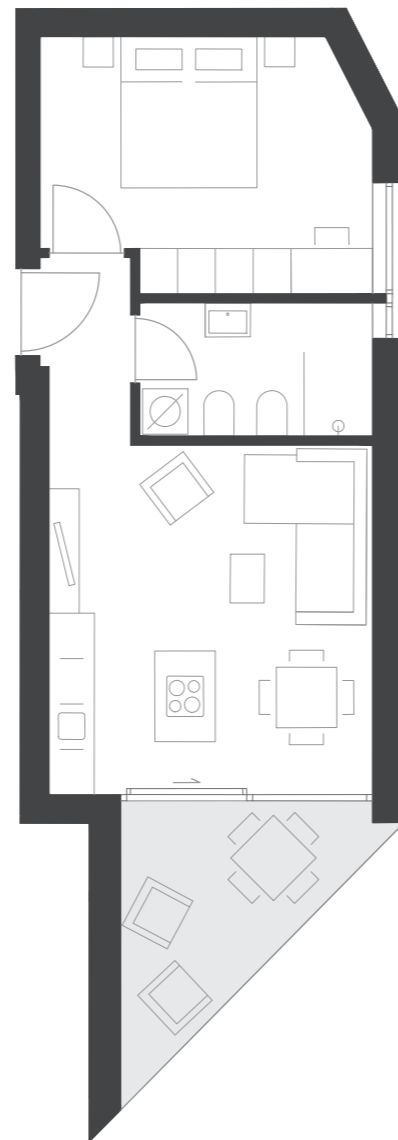

RESIDENCE
FELICIUS
 LAAS * LASA

SURFACE AREA (NET)	42 m ²
TERRACE	8 m ²
CELLAR	4,5 m ²

TOTAL COMMERCIAL SURFACE* 61 m²

* The total commercial surface is made of the net surface area including the walls and a percentage of terrace, garden, cellar and common areas.

13

2 ROOMS WITH TERRACE