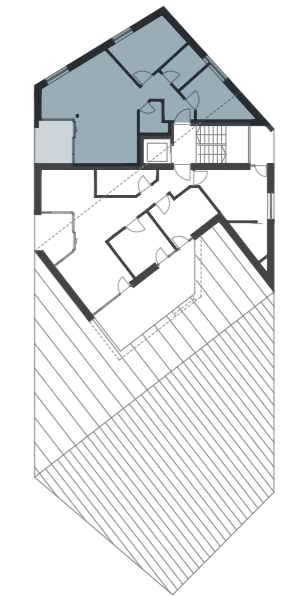

RESIDENCE
FELICIUS
 LAAS * LASA

SURFACE AREA (NET)	70 m ²
TERRACE	8 m ²
CELLAR	4,5 m ²

TOTAL COMMERCIAL SURFACE* 98 m²

* The total commercial surface is made of the net surface area including the walls and a percentage of terrace, garden, cellar and common areas.

15

3 ROOMS WITH TERRACE