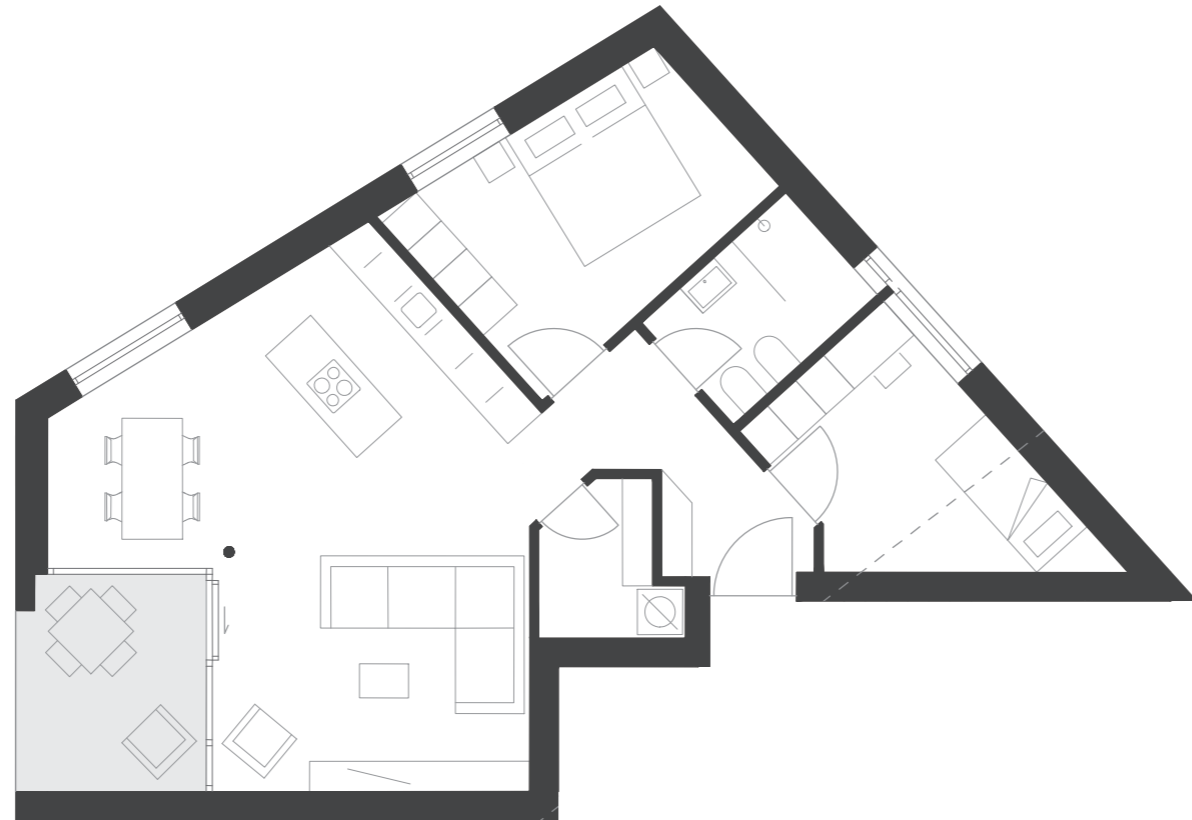

RESIDENCE
FELICIUS
 LAAS * LASA

SURFACE AREA (NET)	70 m ²
TERRACE	8 m ²
CELLAR	4,5 m ²

TOTAL COMMERCIAL SURFACE* 98 m²

* The total commercial surface is made of the net surface area including the walls and a percentage of terrace, garden, cellar and common areas.

15

3 ROOMS WITH TERRACE