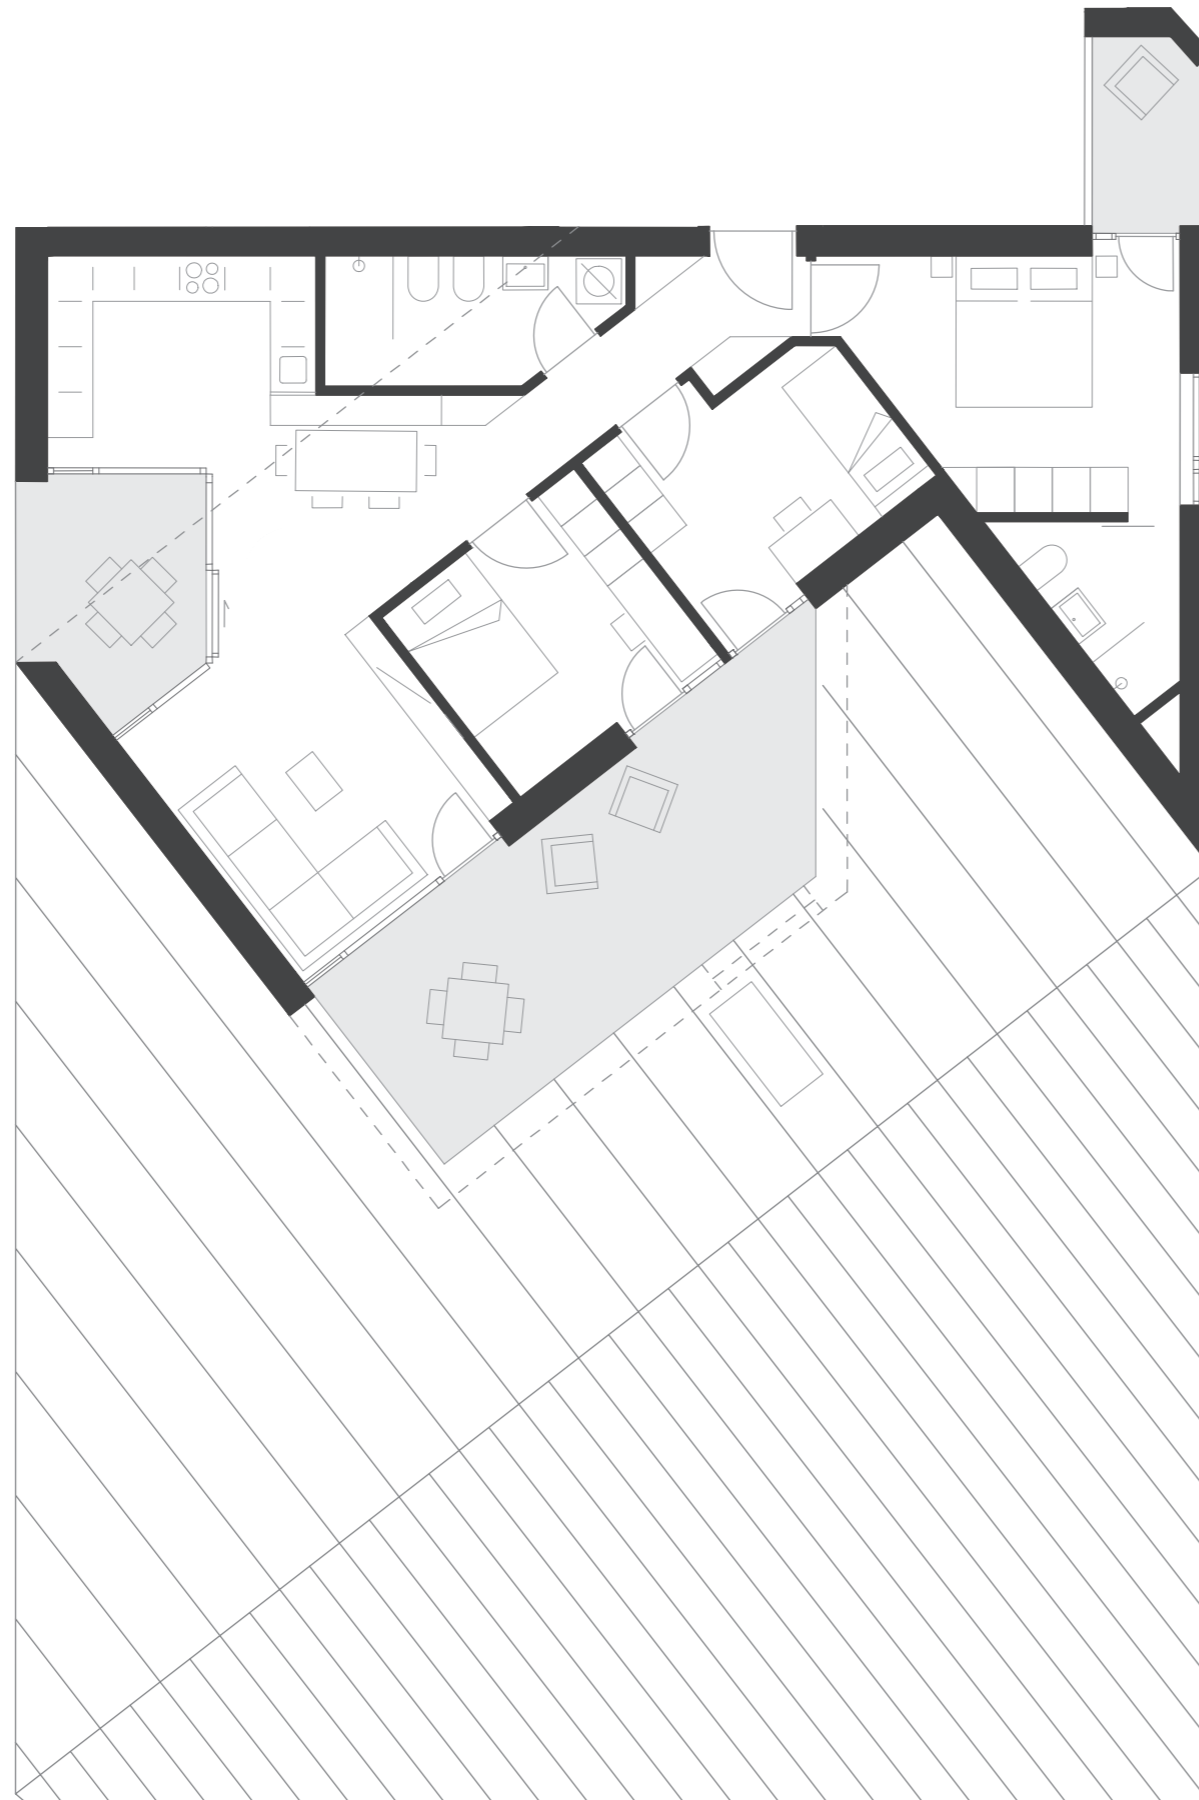

RESIDENCE
FELICIUS
 LAAS * LASA

SURFACE AREA (NET)	83 m ²
TERRACE	37 m ²
CELLAR	4,5 m ²

TOTAL COMMERCIAL SURFACE* 131 m²

* The total commercial surface is made of the net surface area including the walls and a percentage of terrace, garden, cellar and common areas.

16

4 ROOMS WITH TERRACE